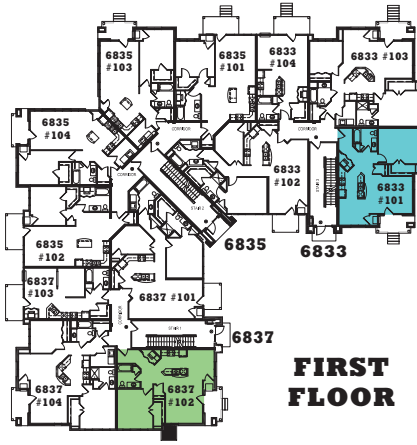

BUILDING #3

FIRST FLOOR

SECOND FLOOR

LOFT FLOOR

Littlemore Dr. • Madison, WI

Unit Type B

- 6833 # 101
- 6835 # 201
- 6835 # 215
- 6837 # 102 (shown)

One Bedroom
871 s.f.
 (excluding porch/balcony)