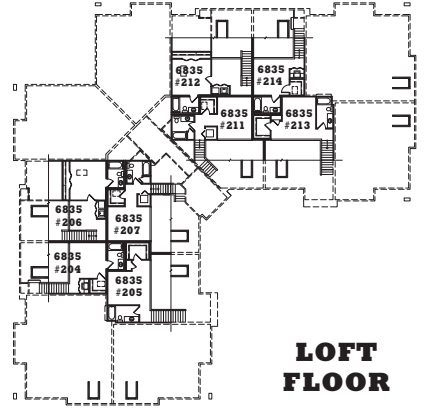

BUILDING #3

FIRST FLOOR

SECOND FLOOR

LOFT FLOOR

Littlemore Dr. • Madison, WI

Unit Type B

- 6833 # 101
- 6835 # 201
- 6835 # 215
- 6837 # 102 (shown)

One Bedroom
871 s.f.
 (excluding porch/balcony)