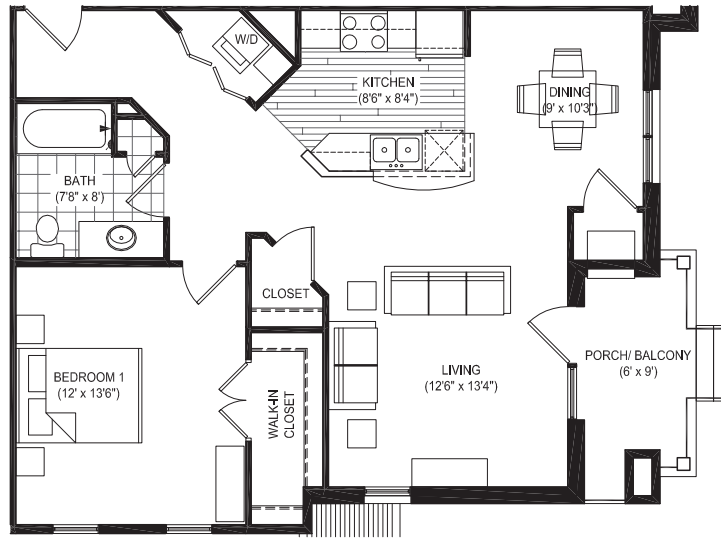

BUILDING #3

FIRST FLOOR

SECOND FLOOR

LOFT FLOOR

Littlemore Dr. • Madison, WI

Unit Type B

- 6833 # 101
- 6835 # 201
- 6835 # 215
- 6837 # 102 (shown)

One Bedroom
871 s.f.
 (excluding porch/balcony)